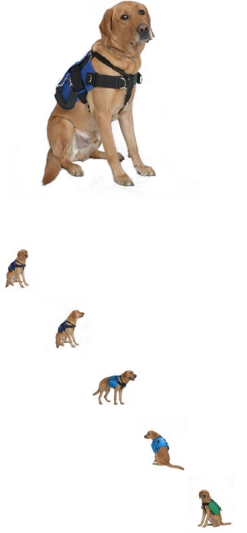

ClassiProducts® Pack Dog Backpack

(Click on Image to start slideshow)

Rating: Not Rated Yet

Price

1-4 Weeks

[Ask a question about this product](#)

Manufacturer [ClassiProducts](#)

Description

The Classi Dog Pack was created with your comfort in mind. The adjustable side, chest and neck straps are designed to easily customize and fit your dog. There are NO hard-to-clasp buckles or snaps. With added padding, velcro, and D Ring design, adds extra comfort and safety for your dog while venturing out on any journey. Each Classi Pack Dog backpack has an 10 point adjustable construction which is ergonomically designed to provide weight distribution and spine support for maximum comfort, as well as simple removable pouches, including a secret hidden pouch, you'll have quick easy access to personal items for any situation.

"Each dog pack is individually hand-made, and specially designed and uniquely constructed for long lasting durability and ease of use. Classi Pack Dog backpack are easy to wash, low moisture absorbency, mildew resistant fabric design. This dog pack is light-weight, smooth, soft, and dries quickly. Available in 9 colors.

Call (602) 944-7505 or email us at This email address is being protected from spambots. You need JavaScript enabled to view it.
document.getElementById('cloak2c17c24c38753b44f9e19d2c4830d49e').innerHTML = ''; var prefix = 'ma' + 'il' + 'to'; var path = 'hr' + 'ef' + '='; var addy2c17c24c38753b44f9e19d2c4830d49e = 'info' + '@'; addy2c17c24c38753b44f9e19d2c4830d49e = addy2c17c24c38753b44f9e19d2c4830d49e + 'classiproducts' + '.' + 'com'; var addy_text2c17c24c38753b44f9e19d2c4830d49e = 'info' + '@' + 'classiproducts' + '.' + 'com'; document.getElementById('cloak2c17c24c38753b44f9e19d2c4830d49e').innerHTML += "+addy_text2c17c24c38753b44f9e19d2c4830d49e+"; [for pricing and discounts today!](#)